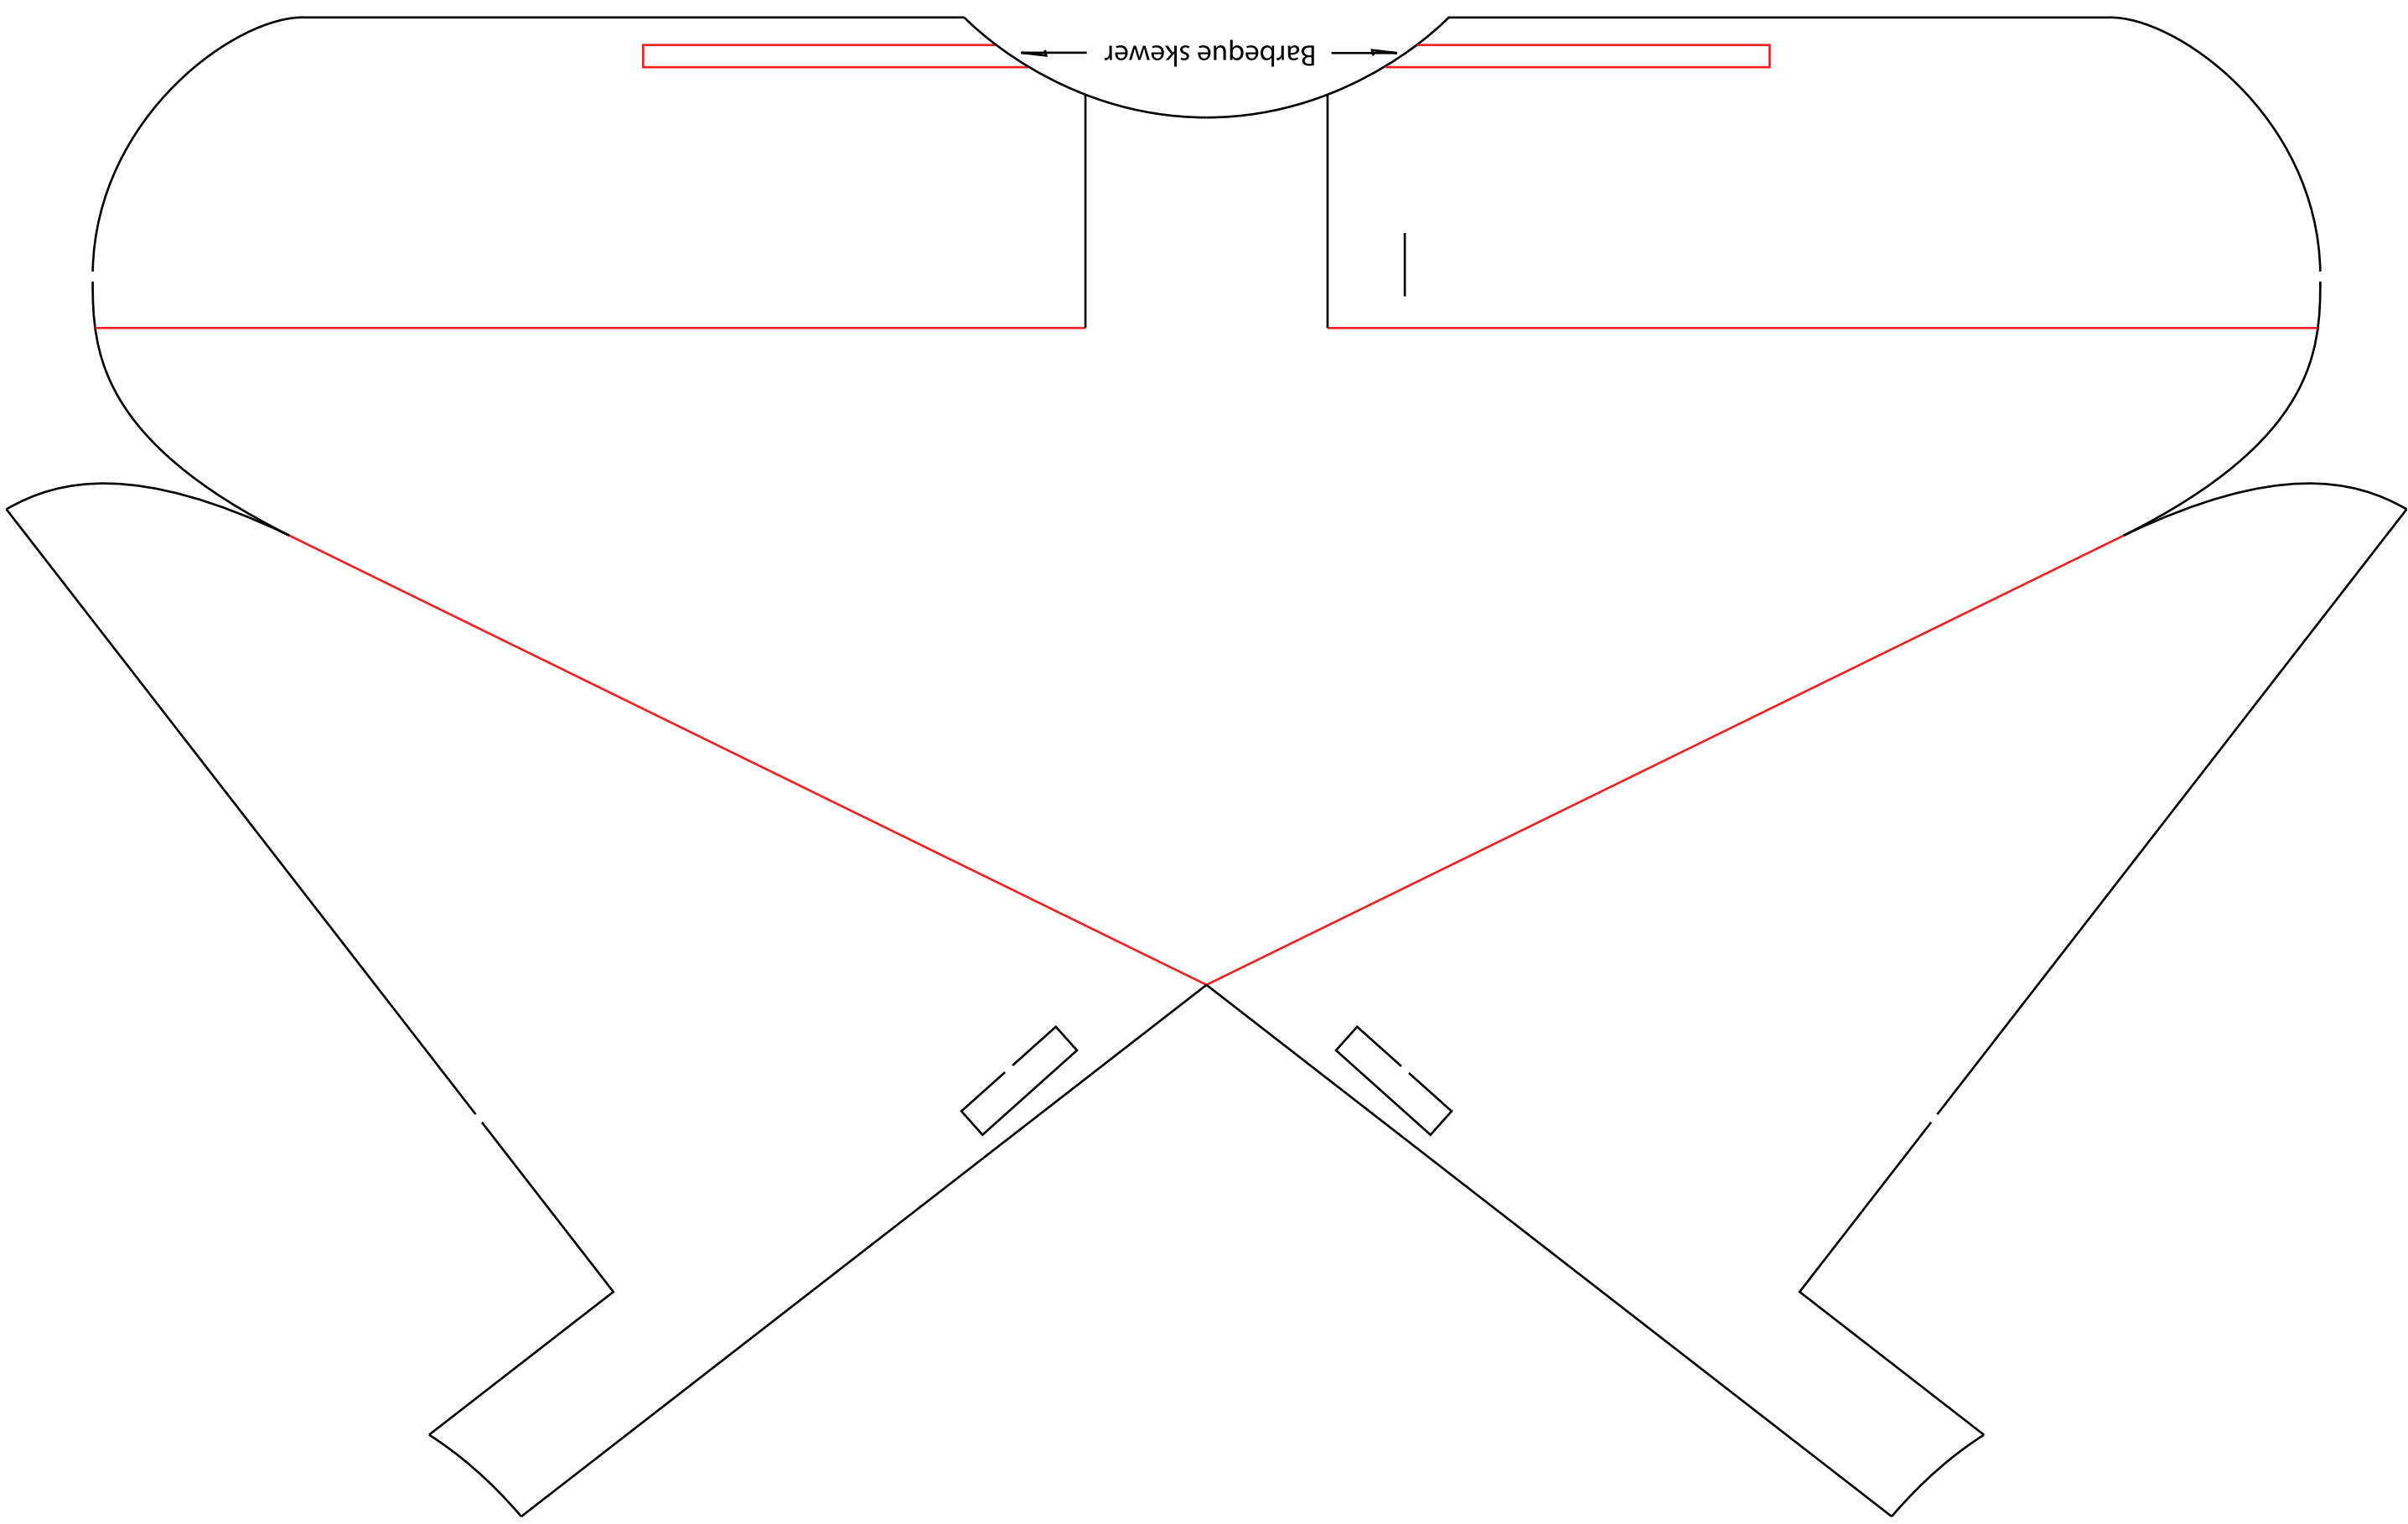

Motor Mount

Motor Mount

Bottom of Wing

Copyright ©2020 13thSquadron. All Rights Reserved.  
Commercial use of our plans are prohibited.

Engine Nacelles

Decorative Air Scoops on the engine Nacelles

Nosepieces

Nosecone

Landing gear pieces

Landing gear pieces

21"

32"

Wing Fairings

Wing Fairings

Nosecone pieces

Nosecone pieces

Nosecone pieces

21"

24"

21"

30"

21"