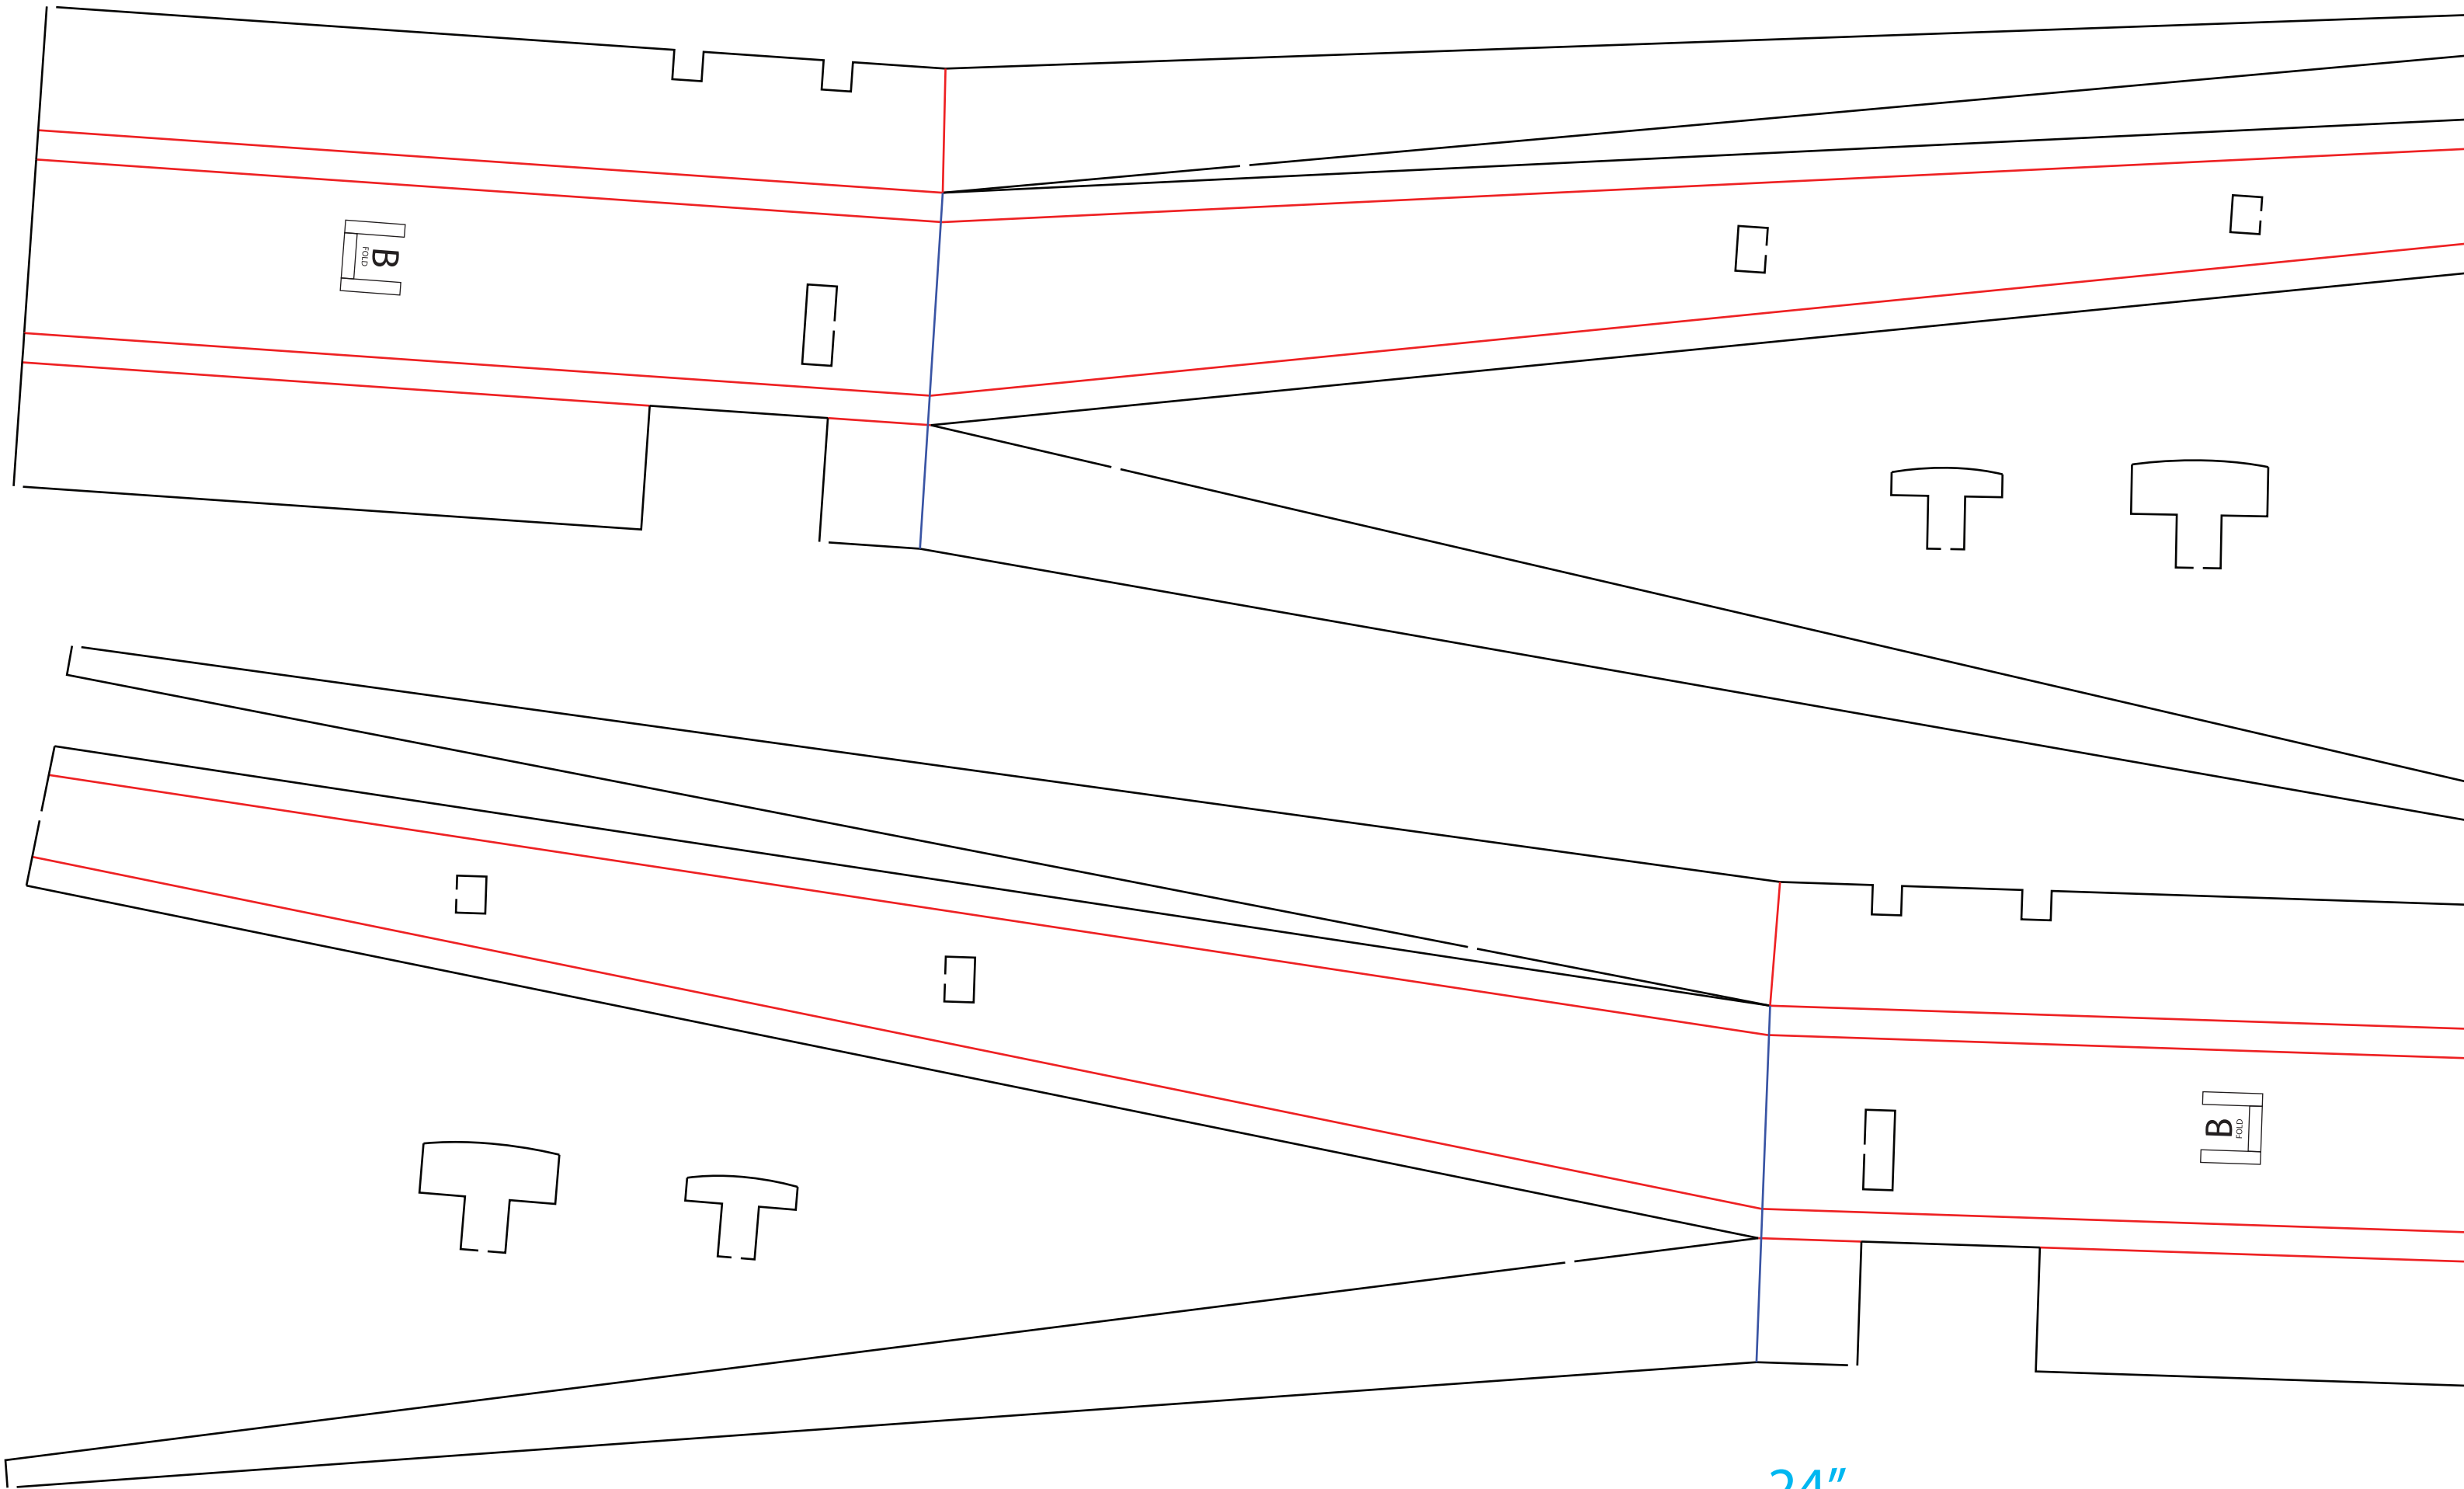

Motor Mount

Motor Mount

Bottom of Wing

Copyright ©2020 13thSquadron. All Rights Reserved.  
Commercial use of our plans are prohibited.

Engine Nacelles

Decorative Air Scoops on the engine Nacelles

Nosepieces

Nosecone

Landing gear pieces

Landing gear pieces

21"

32"

Wing Fairings

Wing Fairings

Nosecone pieces

Nosecone pieces

Nosecone pieces

21"

24"

21"

30"

21"