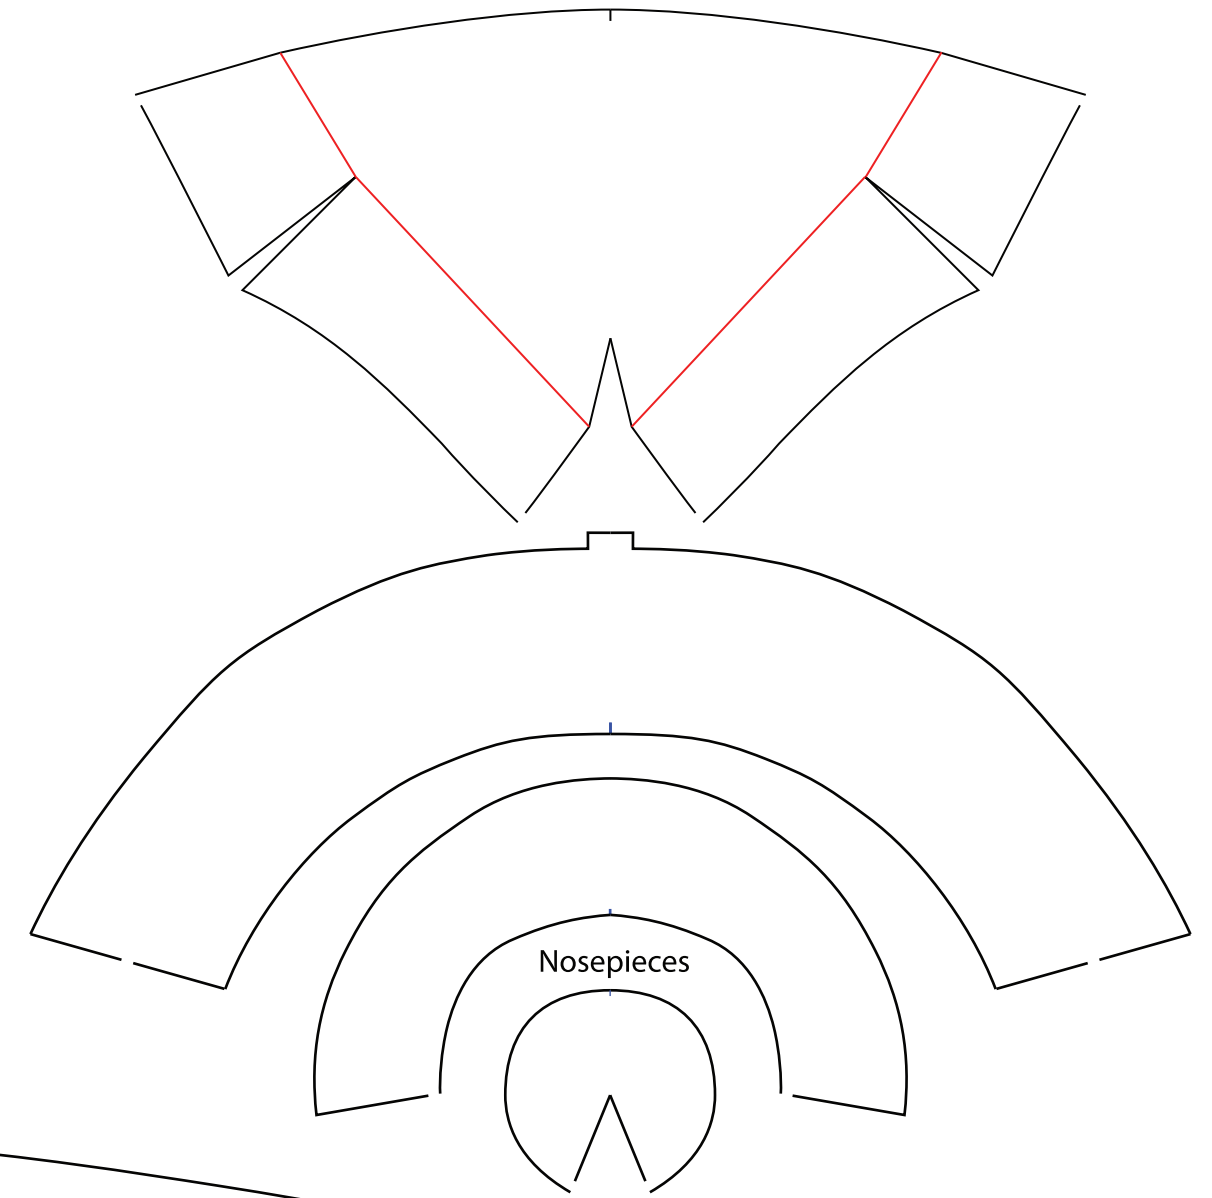

Motor Mount

Motor Mount

Bottom of Wing

Copyright ©2020 13thSquadron. All Rights Reserved.  
Commercial use of our plans are prohibited.

Engine Nacelles

Decorative Air Scoops on the engine Nacelles

Nosepieces

Nosecone

Landing gear pieces

Landing gear pieces

21"

32"

Wing Fairings

Wing Fairings

Nosecone pieces

Nosecone pieces

Nosecone pieces

21"

24"

21"

30"

21"