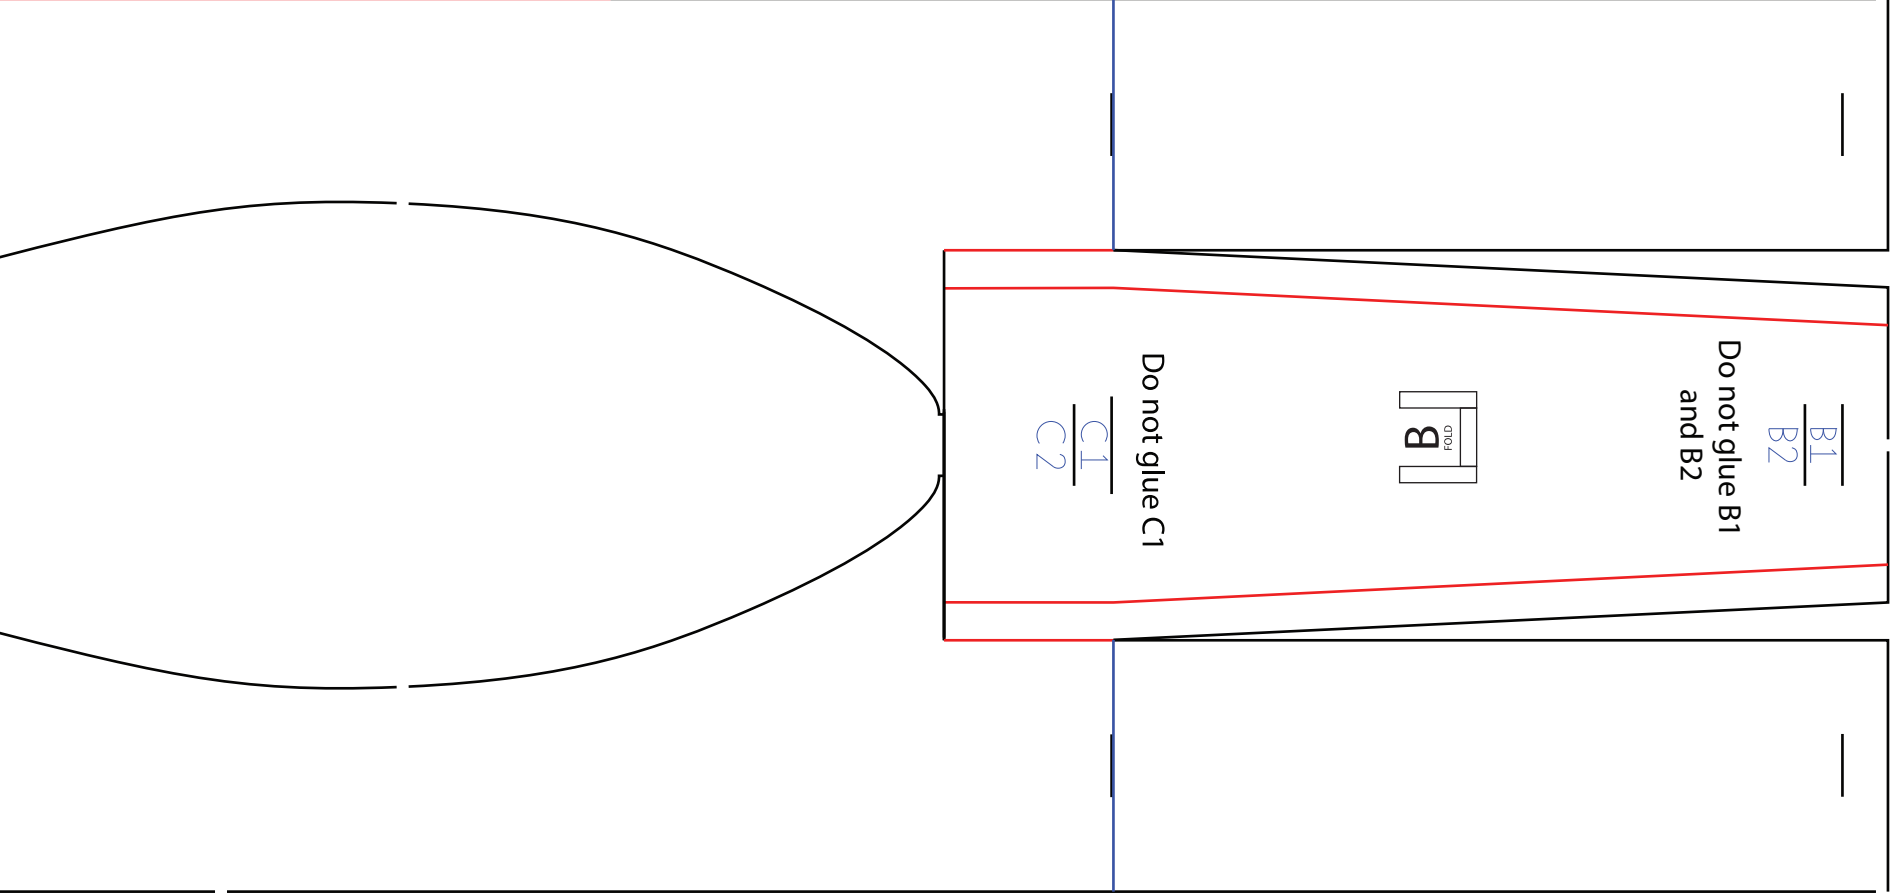

Motor Mount

Motor Mount

Bottom of Wing

Copyright ©2020 13thSquadron. All Rights Reserved.  
Commercial use of our plans are prohibited.

Engine Nacelles

Decorative Air Scoops on the engine Nacelles

Nosepieces

Nosecone

Landing gear pieces

Landing gear pieces

21"

32"

Wing Fairings

Wing Fairings

Nosecone pieces

Nosecone pieces

Nosecone pieces

21"

24"

21"

30"

21"