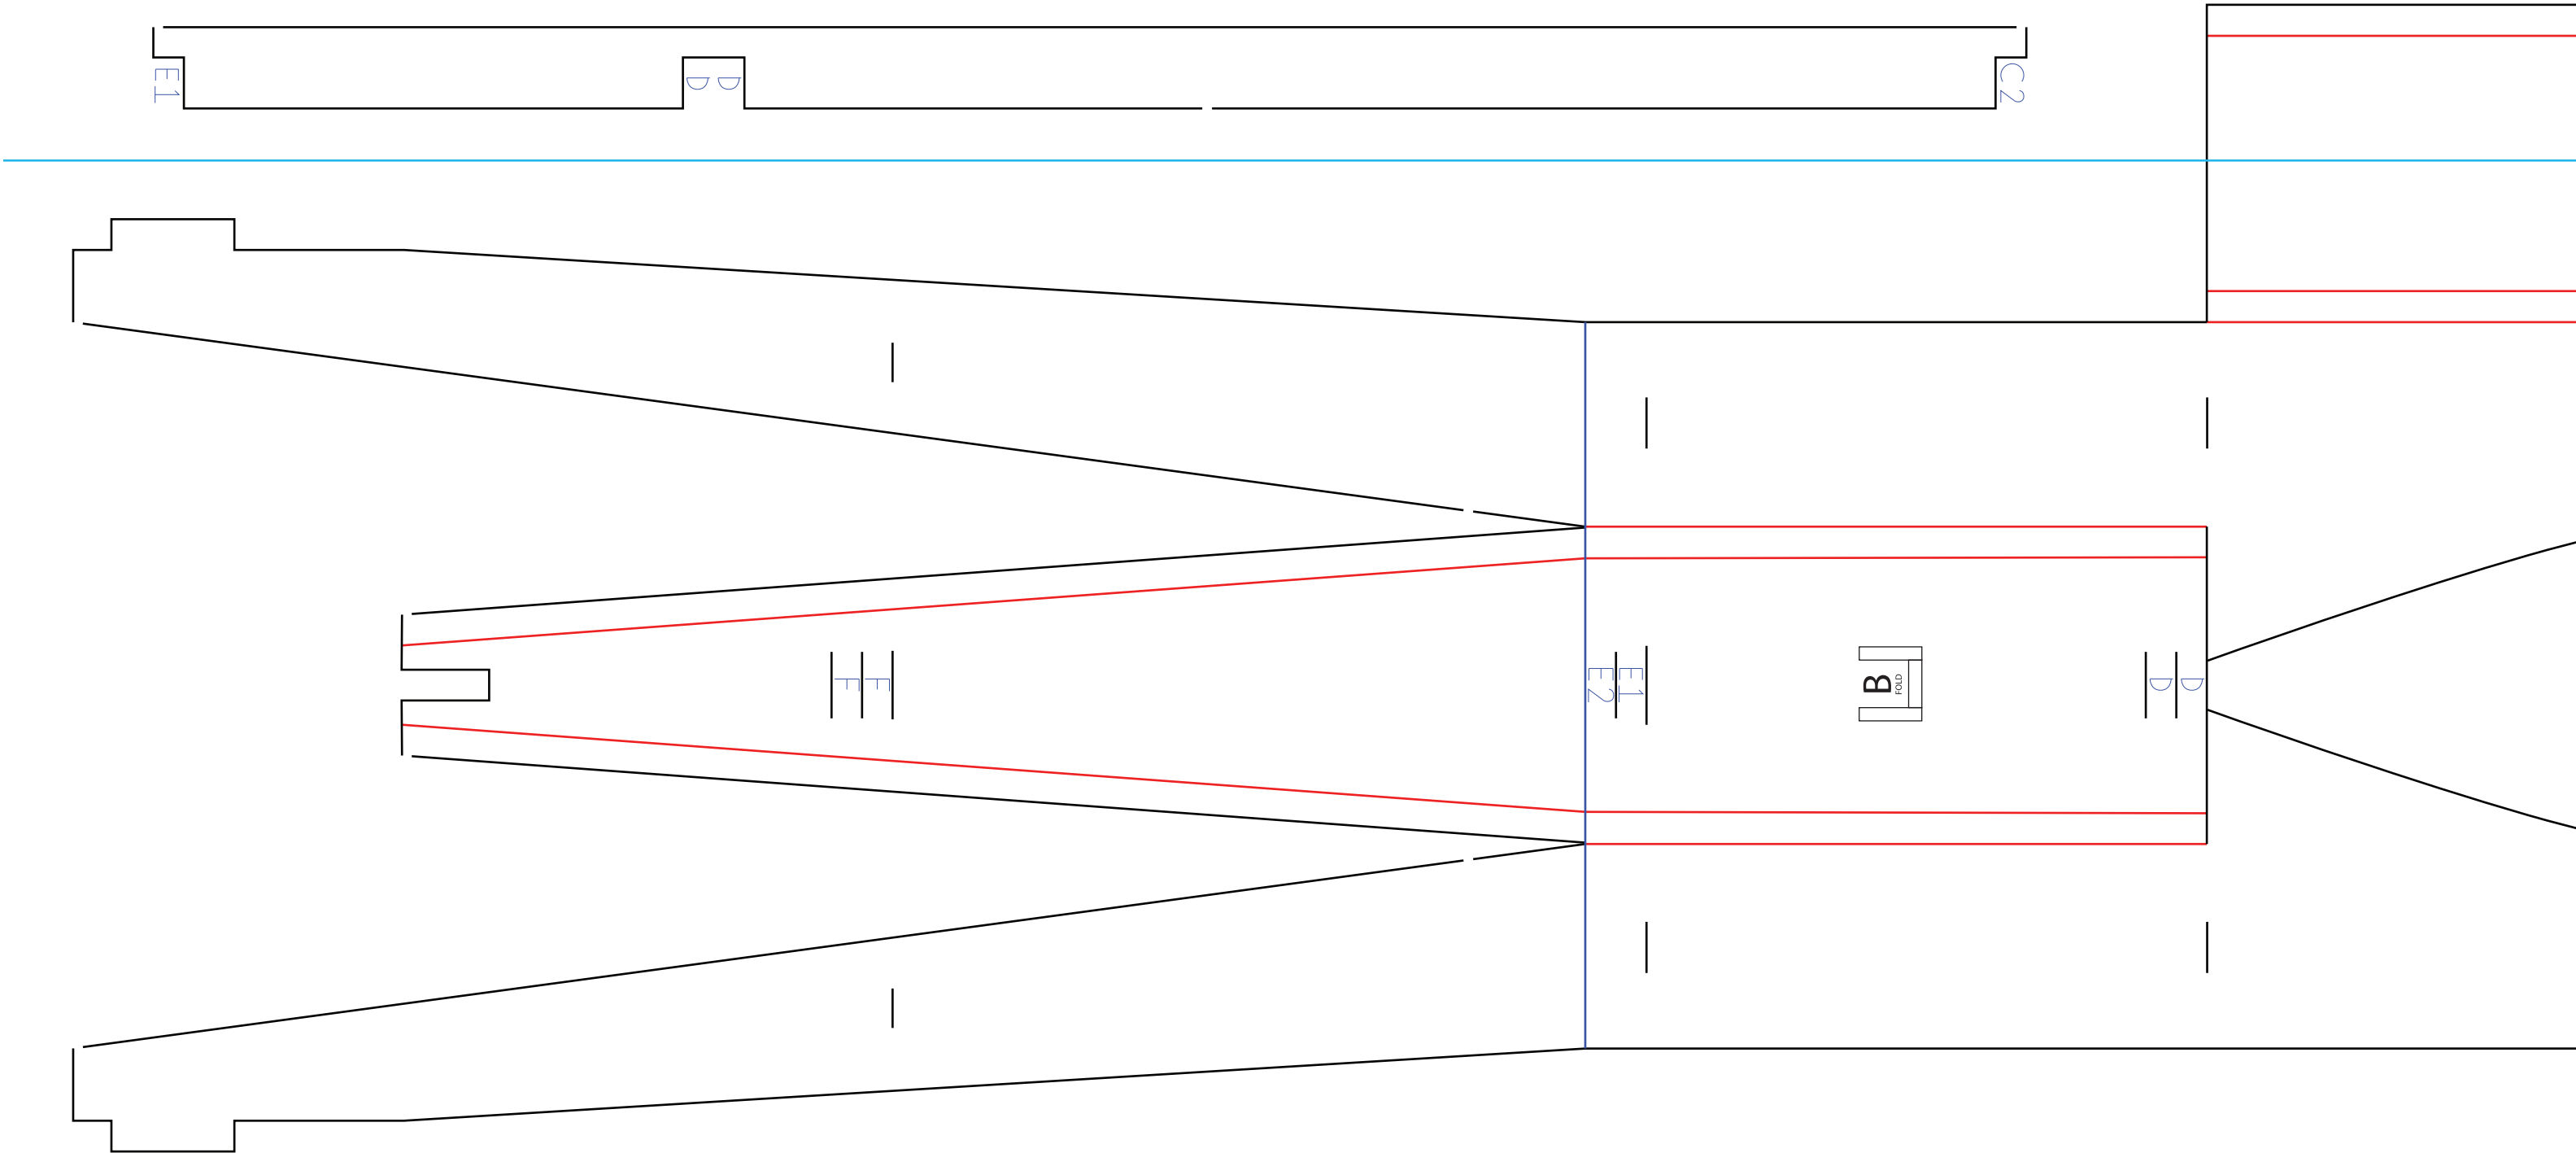

Motor Mount

Motor Mount

Bottom of Wing

Copyright ©2020 13thSquadron. All Rights Reserved.  
Commercial use of our plans are prohibited.

Engine Nacelles

Decorative Air Scoops on the engine Nacelles

Nosepieces

Nosecone

Landing gear pieces

Landing gear pieces

21"

32"

Wing Fairings

Wing Fairings

Nosecone pieces

Nosecone pieces

Nosecone pieces

21"

24"

21"

30"

21"