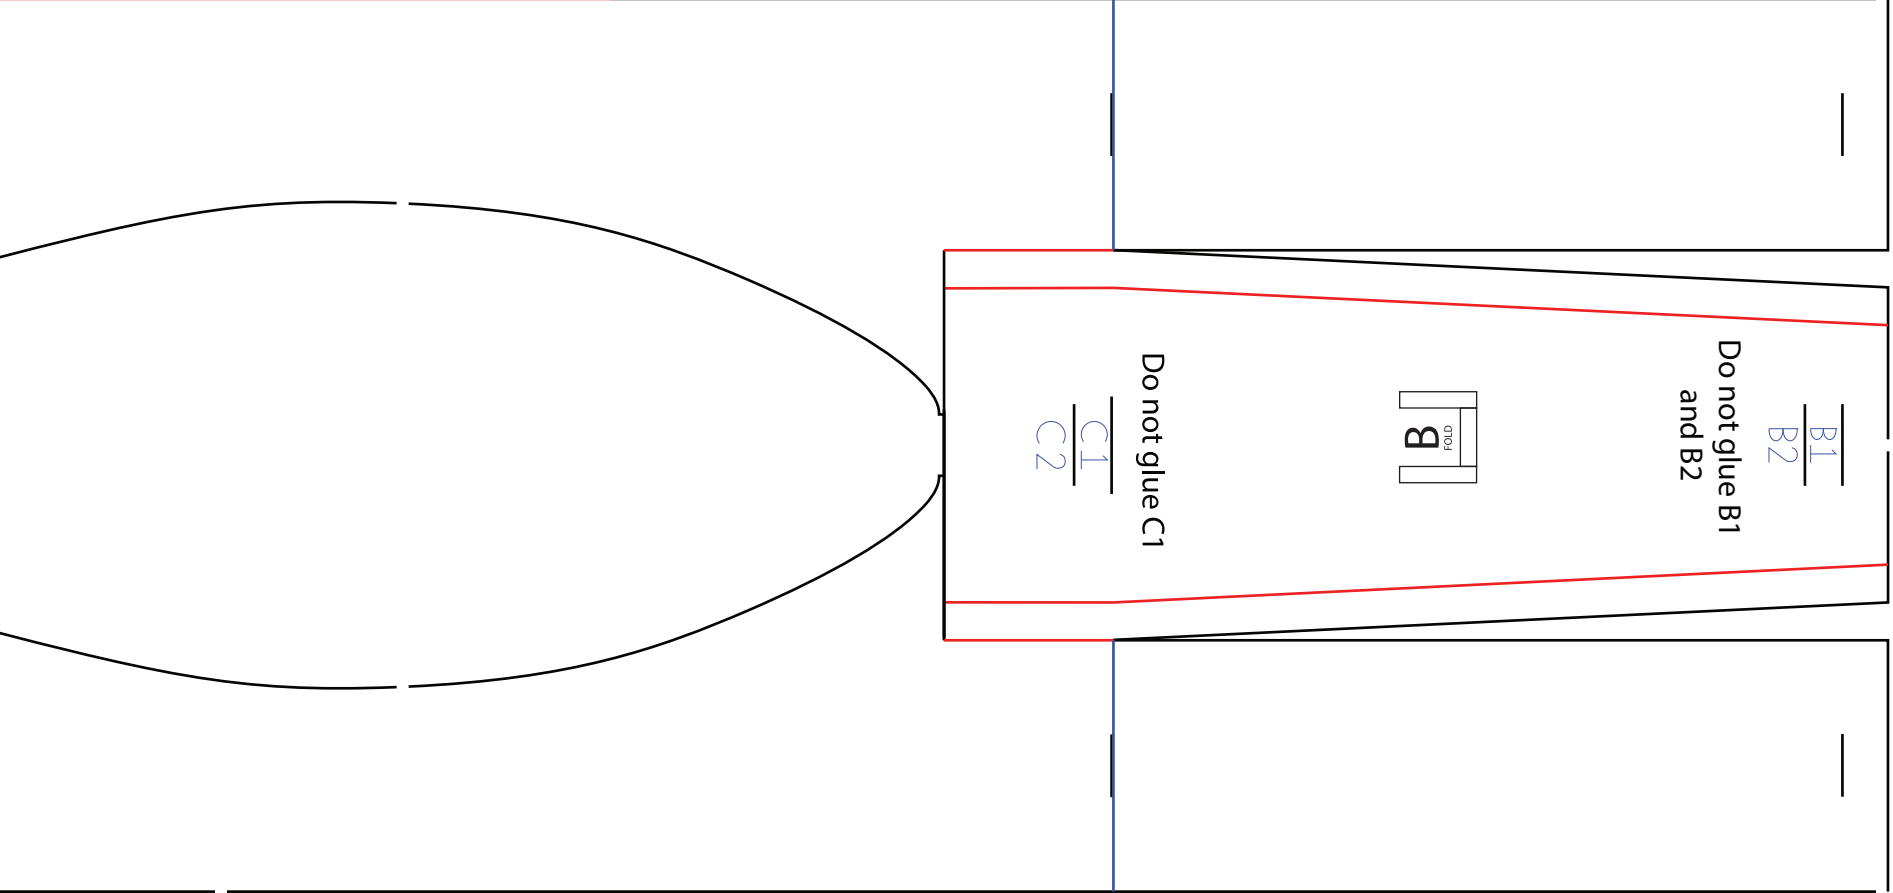

Motor Mount

Motor Mount

Bottom of Wing

Copyright ©2020 13thSquadron. All Rights Reserved.
Commercial use of our plans are prohibited.

Engine Nacelles

Decorative Air Scoops on the engine Nacelles

Nosepieces

Nosecone

Landing gear pieces

Landing gear pieces

21"

Tailwheel

Foamboard
Wheels

Foamboard
Wheels

32"

Wing Fairings

Wing Fairings

Nosecone pieces

Nosecone pieces

Nosecone pieces

21"

24"

21"

30"

21"