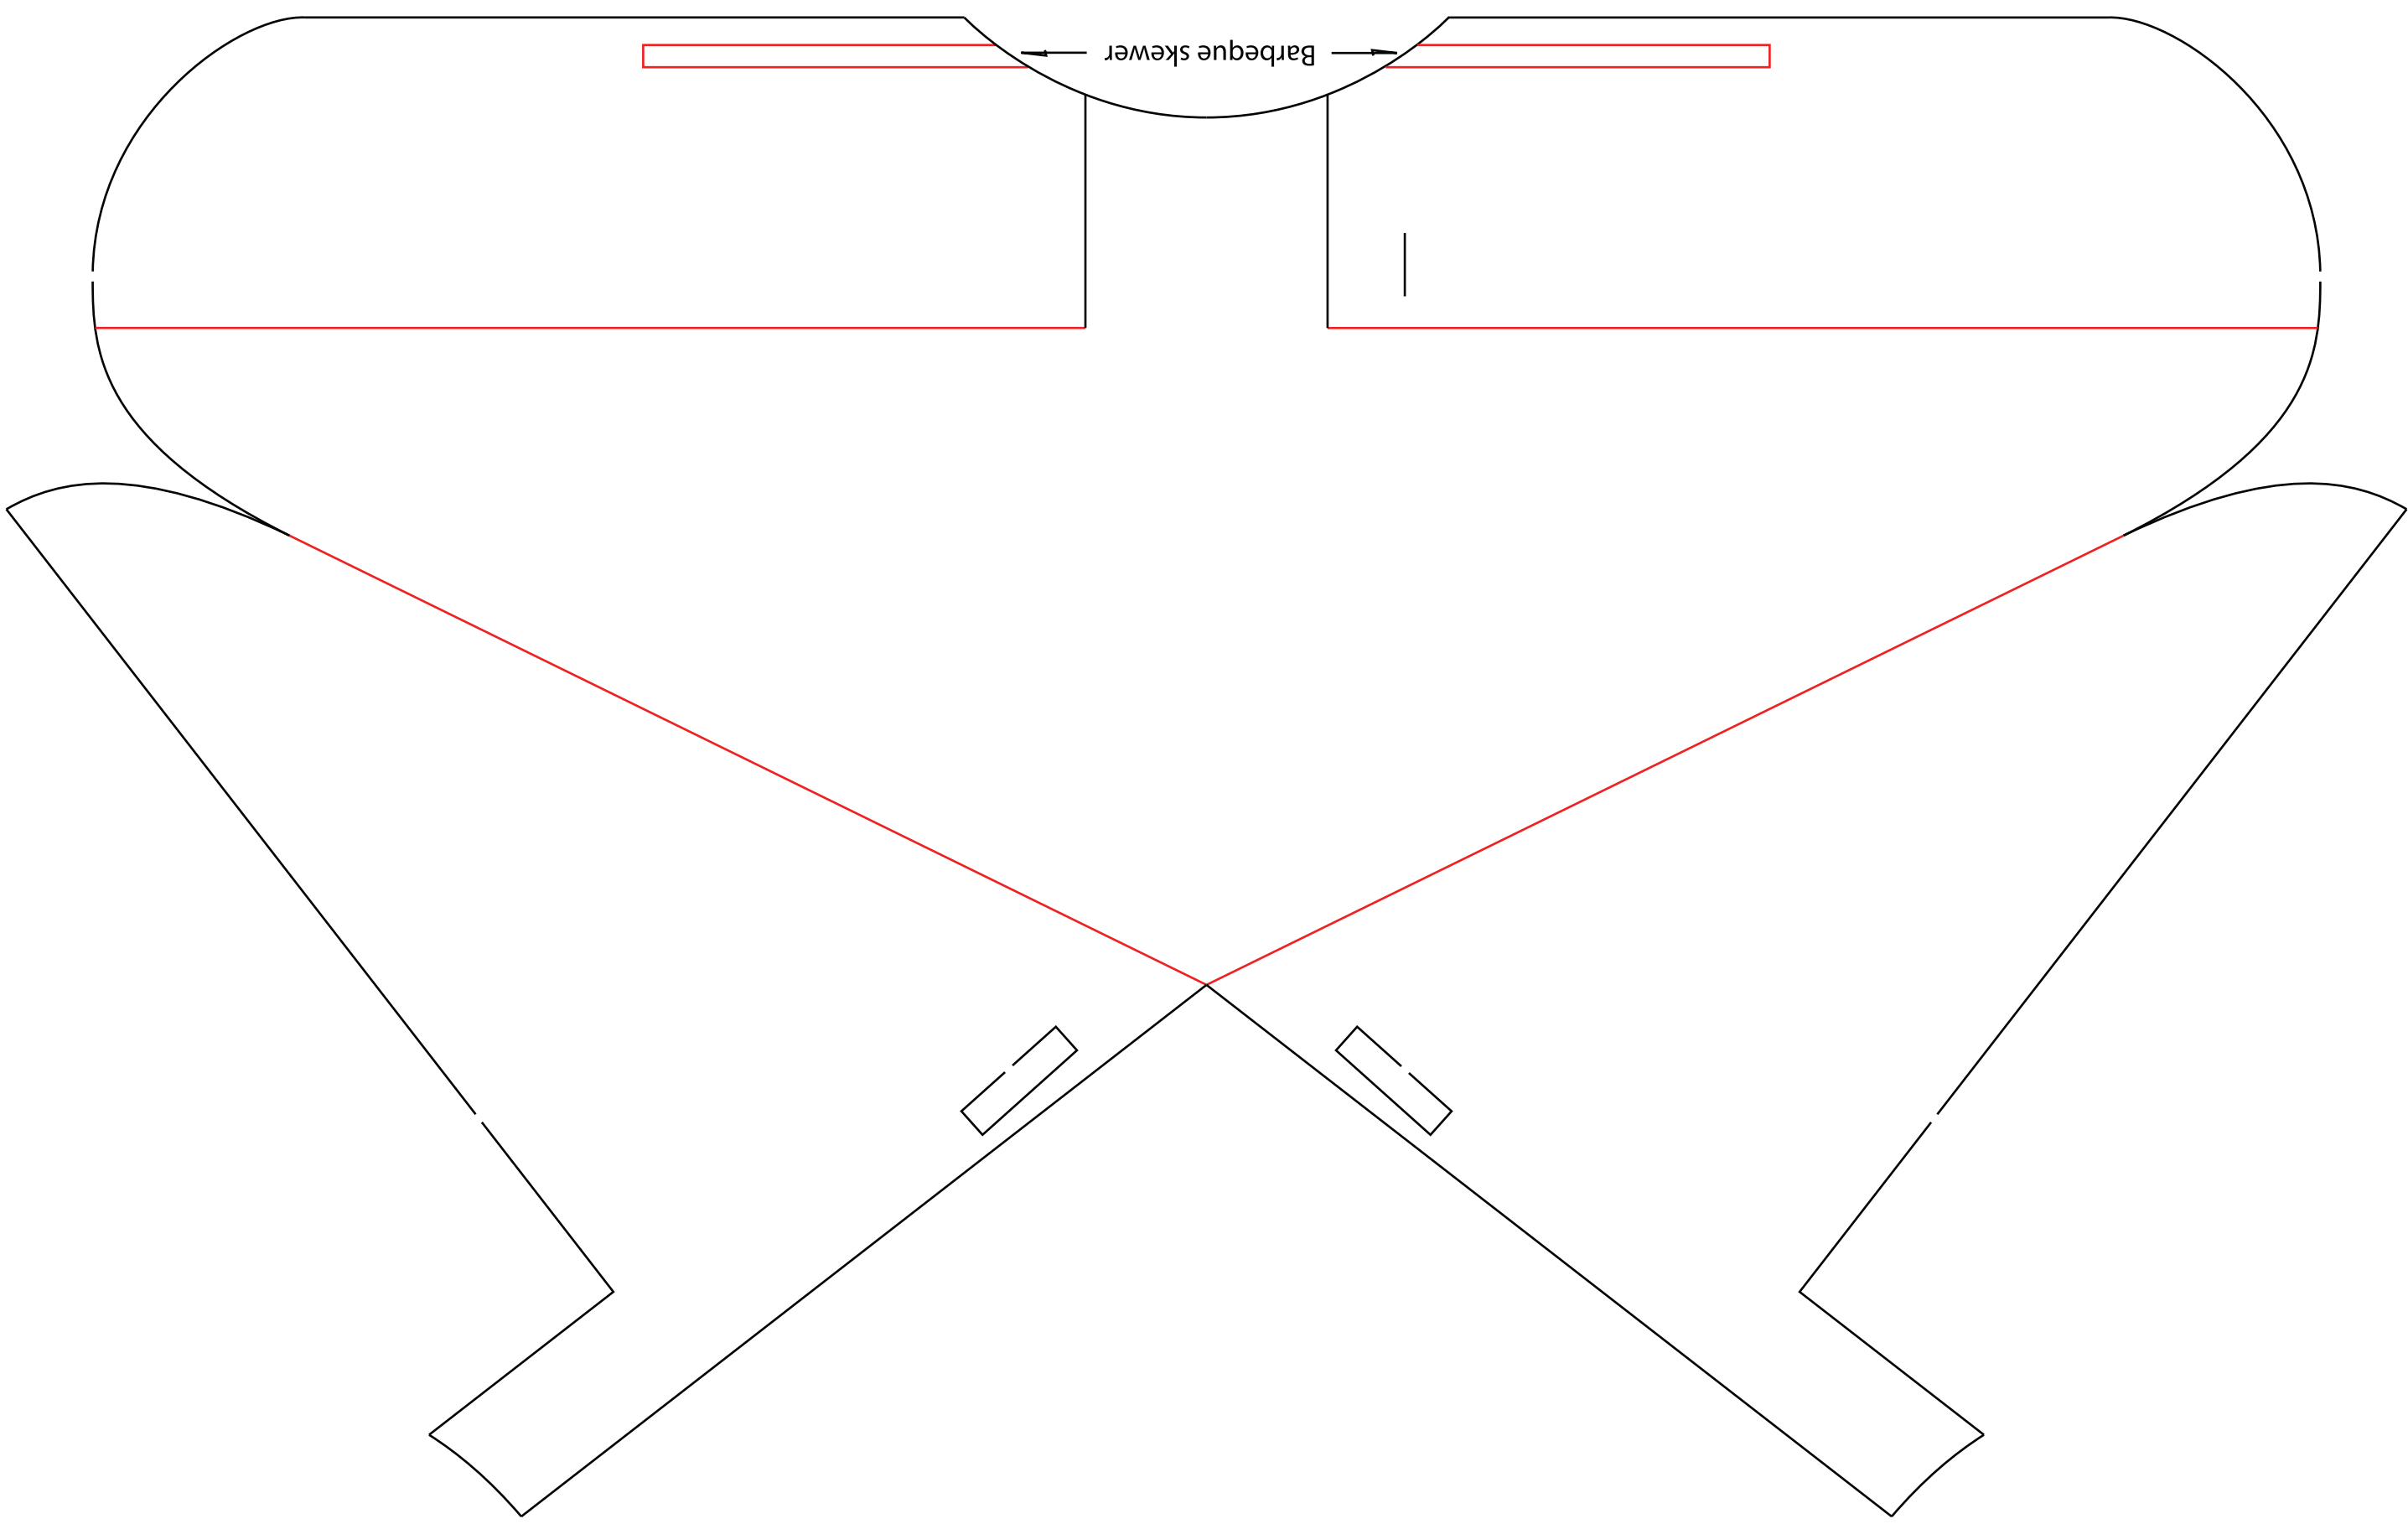

Motor Mount

Motor Mount

Bottom of Wing

Copyright ©2020 13thSquadron. All Rights Reserved.
Commercial use of our plans are prohibited.

Engine Nacelles

Decorative Air Scoops on the engine Nacelles

Nosepieces

Nosecone

Landing gear pieces

Landing gear pieces

21"

Tailwheel

Foamboard
Wheels

Foamboard
Wheels

32"

Wing Fairings

Wing Fairings

Nosecone pieces

Nosecone pieces

Nosecone pieces

21"

24"

21"

30"