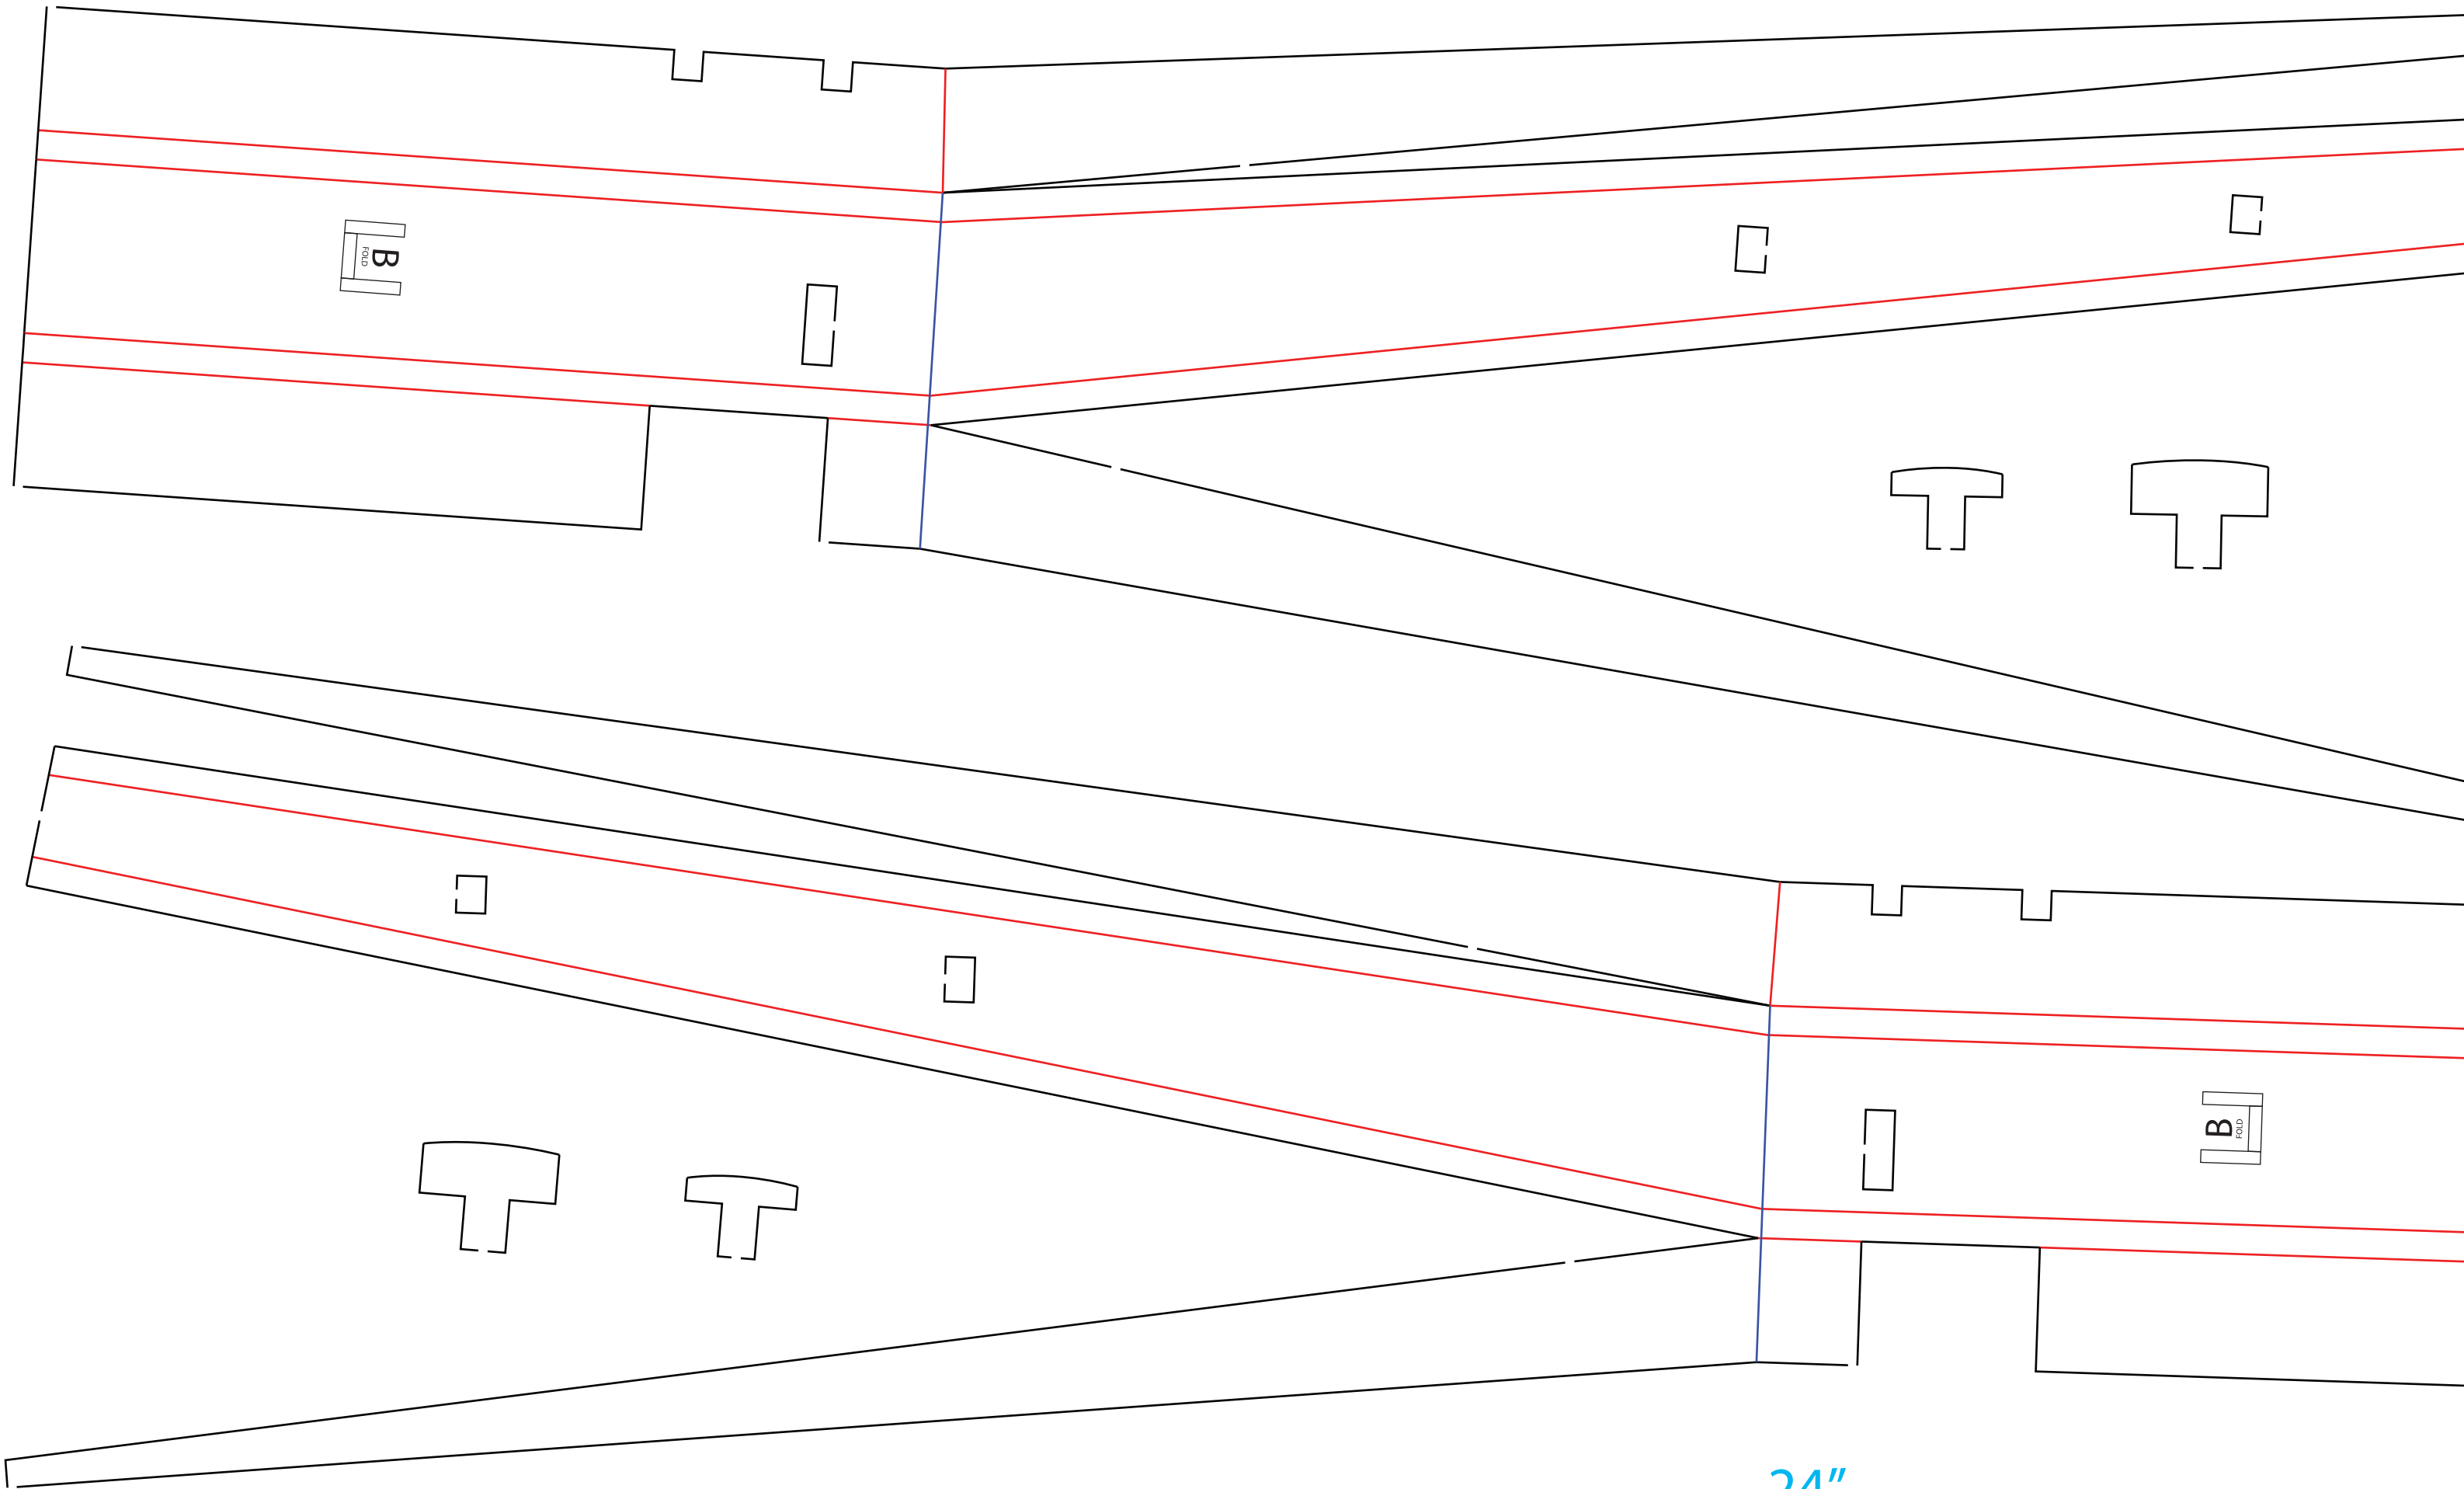

Motor Mount

Motor Mount

Bottom of Wing

Copyright ©2020 13thSquadron. All Rights Reserved.
Commercial use of our plans are prohibited.

Engine Nacelles

Decorative Air Scoops on the engine Nacelles

Nosepieces

Nosecone

Landing gear pieces

Landing gear pieces

21"

Tailwheel

Foamboard
Wheels

Foamboard
Wheels

32"

Wing Fairings

Wing Fairings

Nosecone pieces

Nosecone pieces

Nosecone pieces

21"

24"

21"

30"

21"