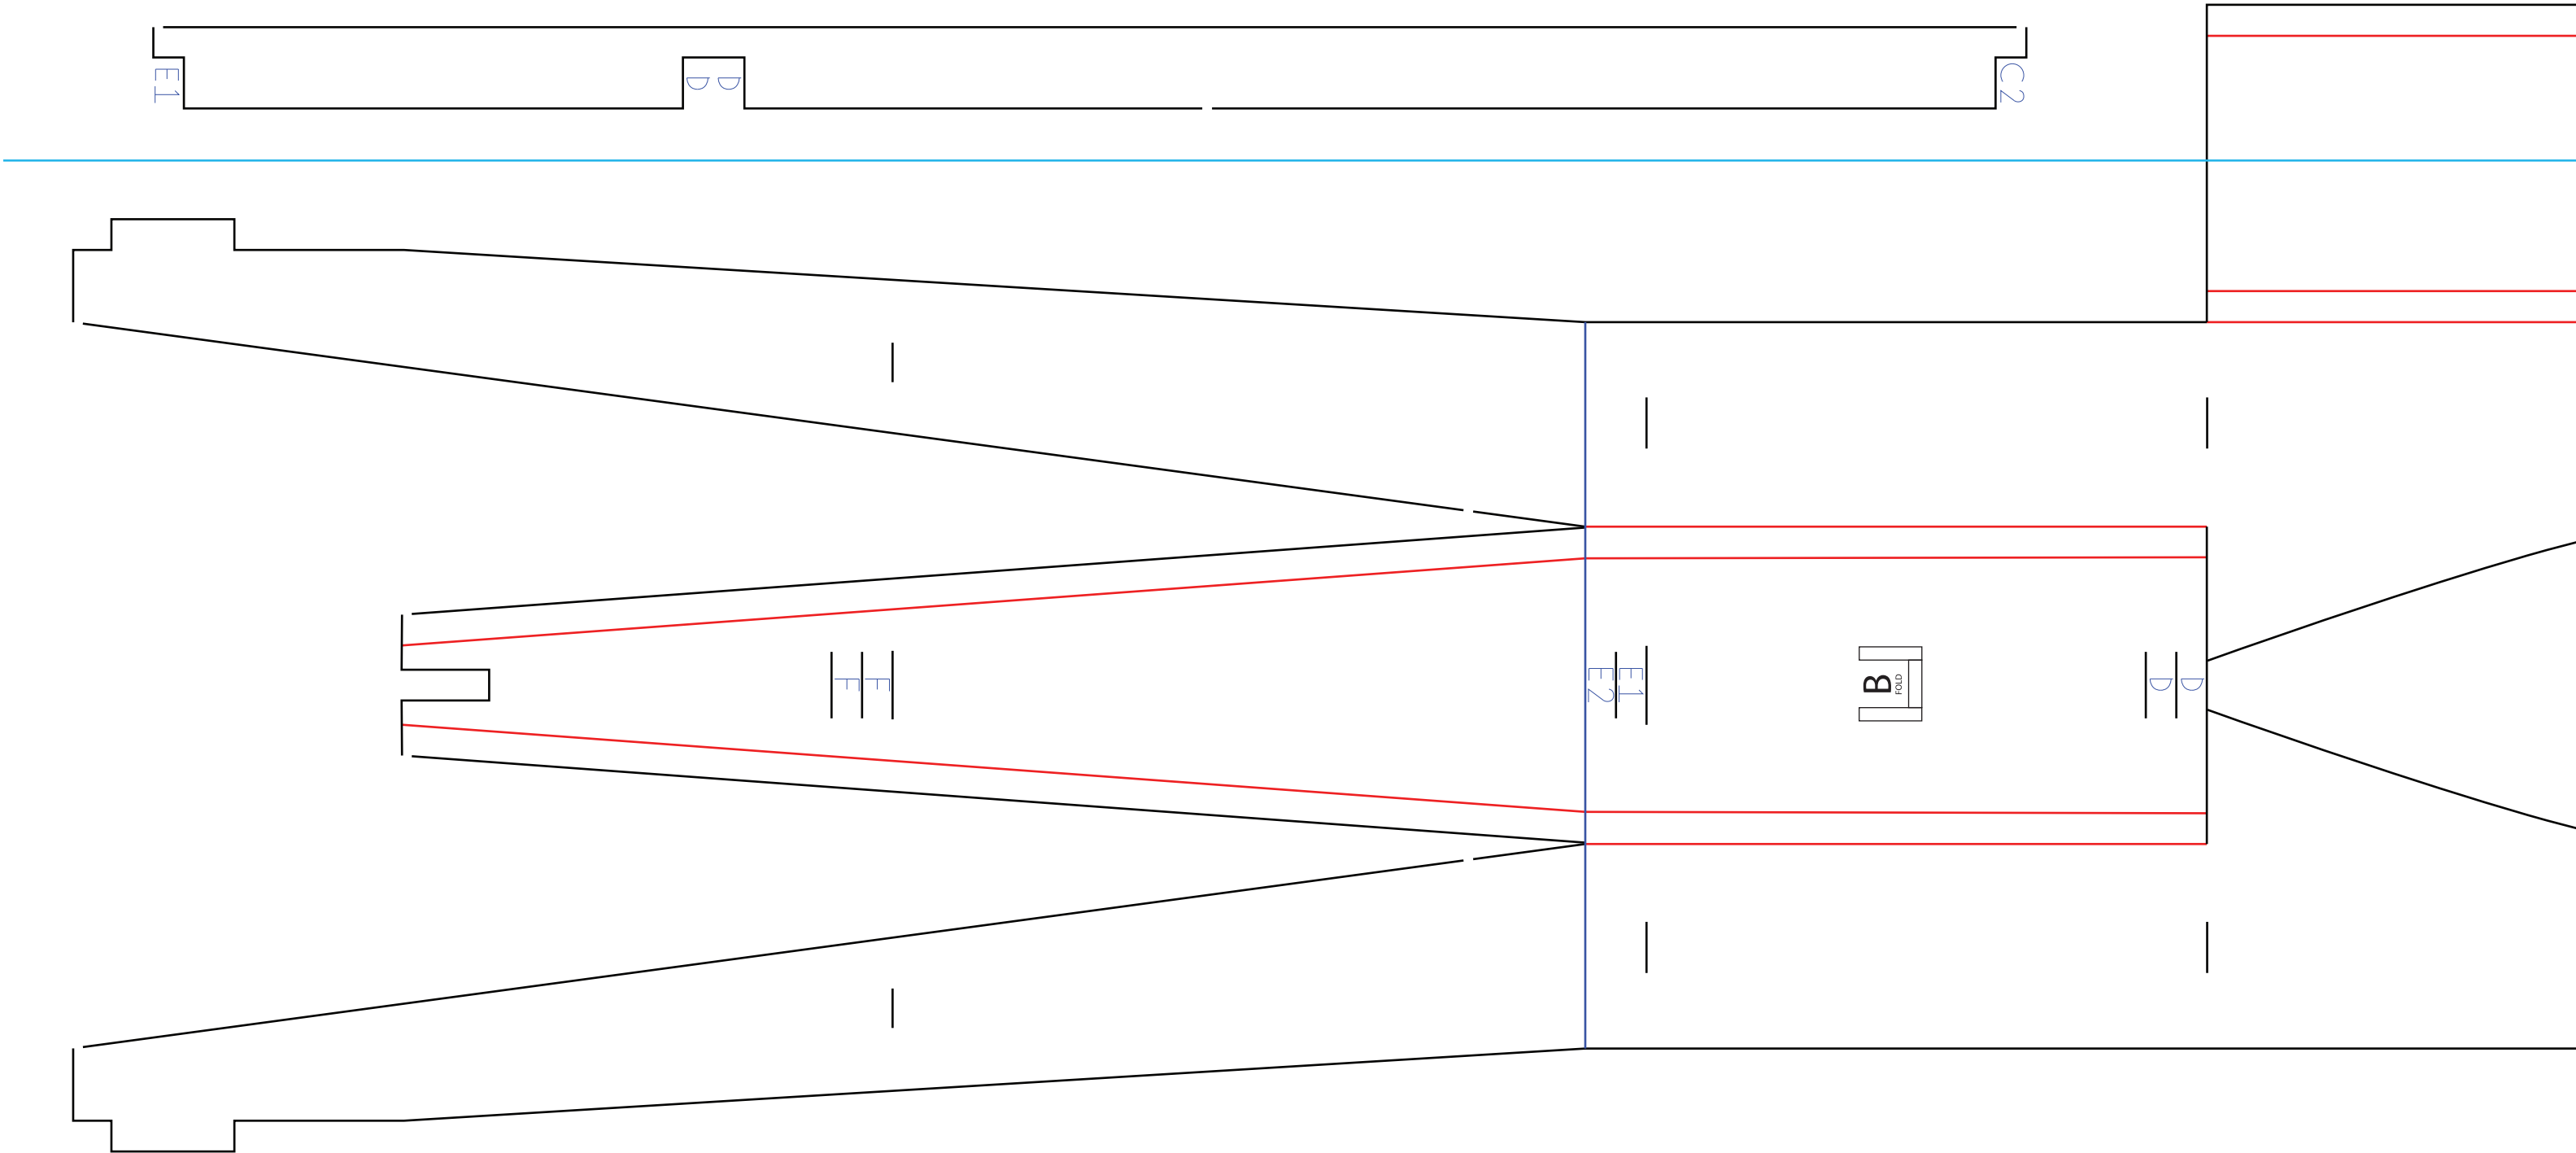

Motor Mount

Motor Mount

Bottom of Wing

Copyright ©2020 13thSquadron. All Rights Reserved.
Commercial use of our plans are prohibited.

Engine Nacelles

Decorative Air Scoops on the engine Nacelles

Nosepieces

Nosecone

Landing gear pieces

Landing gear pieces

21"

Tailwheel

Foamboard
Wheels

Foamboard
Wheels

32"

Wing Fairings

Wing Fairings

Nosecone pieces

Nosecone pieces

Nosecone pieces

21"

24"

21"

30"

21"