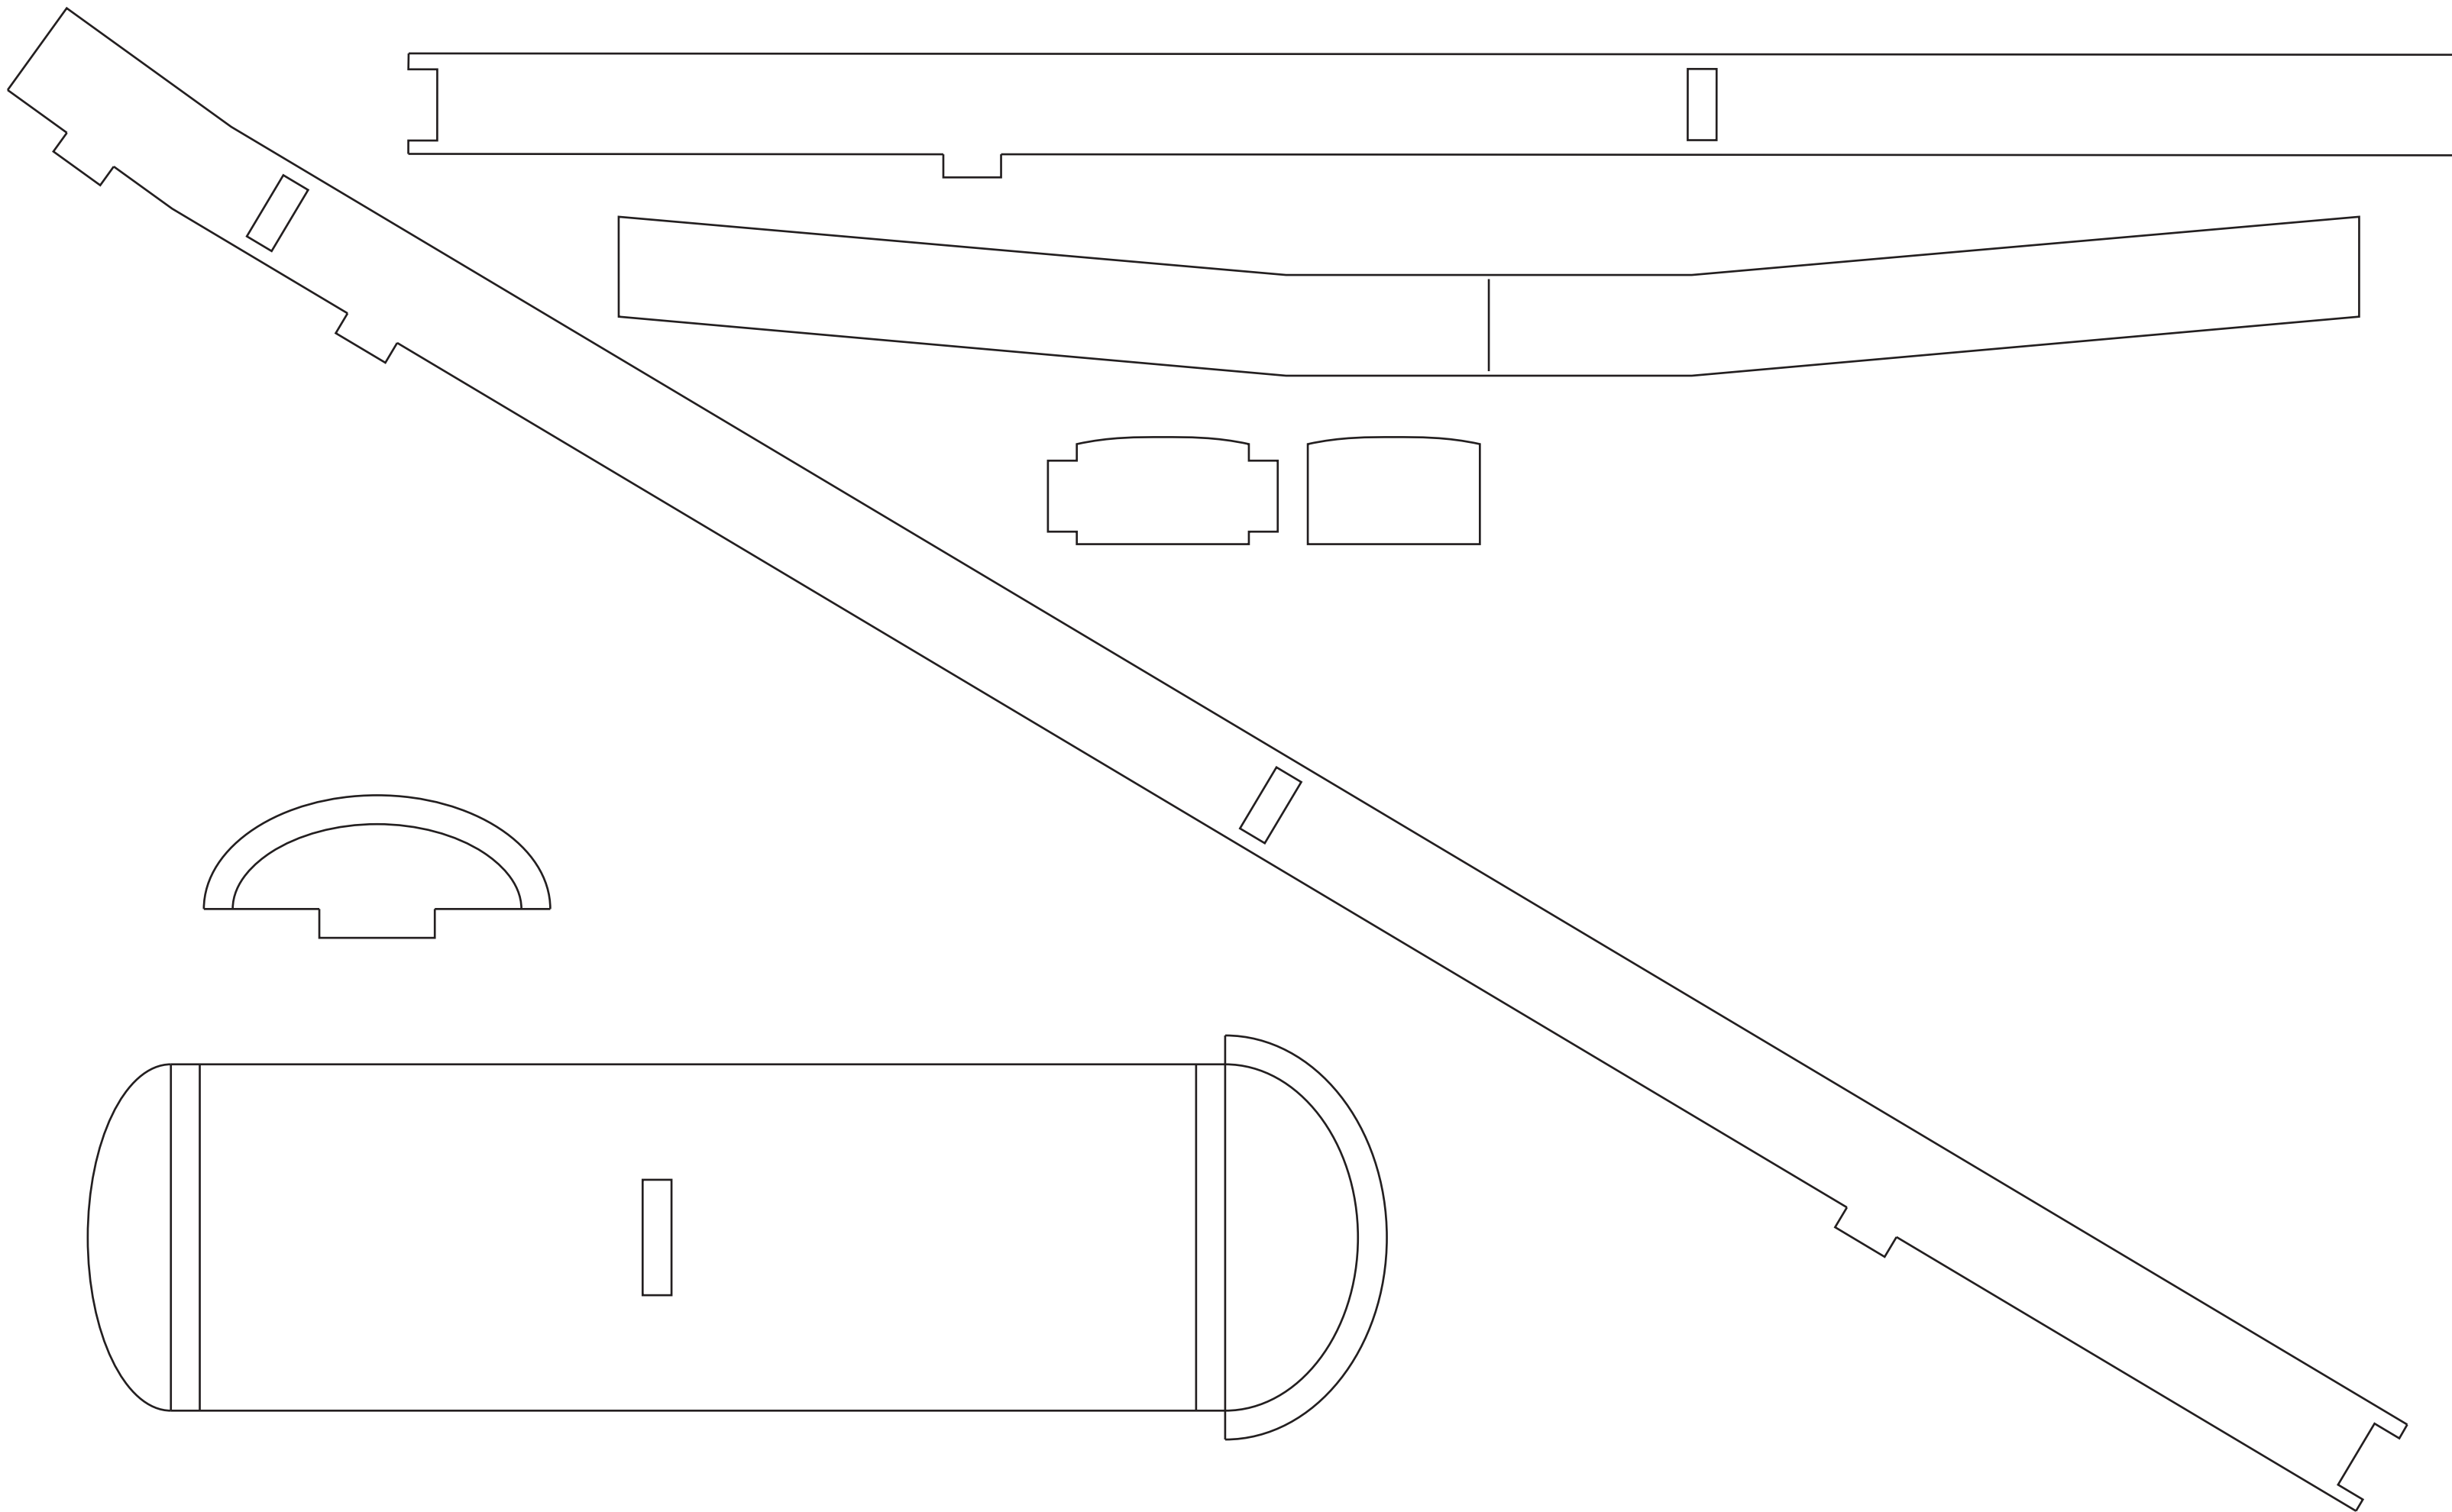

20 3/16"

Flop this pattern for the other side

Copyright ©2020 13thSquadron. All Rights Reserved.
Commercial use of our plans are prohibited.

24.6391"